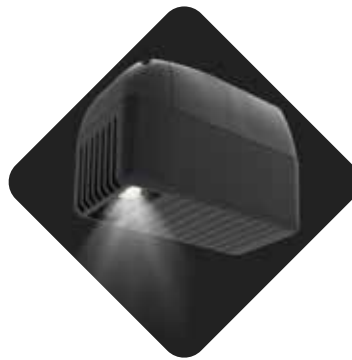

Backup Battery System

- Externally Mounted Backup Battery (optional) compatible with all AtomsPro™ openers.
- Can be added during initial installation or any time after installation.
- Built-in LED provides lighting during power outages.

ADDITIONAL
FEATURES