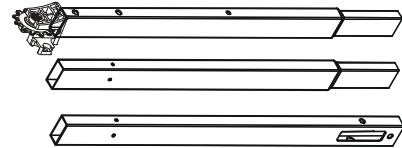

ADDITIONAL
FEATURES

COST SAVING RAIL DESIGN

SAVE UP TO 50% SHIPPING COST

STANDARD ONE-PIECE SOLID RAIL

QUICK SNAP 3-PIECE RAIL

CHAIN / BELT
AVAILABLE

TAMPER
PROOF TROLLEY

7' / 8' / 10'
AVAILABLE

EASY TO
ASSEMBLE

AS STRONG
AS T-RAIL

SHIPPING AND HANDLING

32 Head Units

HIGHER SHIPPING COST

32 Rail Units

44
Head and Rail
Units

SAVE
UP TO 50%
ON SHIPPING COST